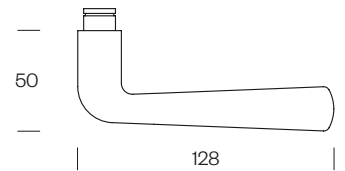

set maniglia su rosetta door handle set on rose		653/12	653/12P	653/12Y	653/12T	Qty.	
 sistema system 	 46 - 58 spessore porta door thickness	senza bocchetta without escutcheon 	con bocchetta patent with patent escutcheon 	con bocchetta yale with yale escutcheon 	con nottolino with turn & release 2403+A ☒ 6 		
finiture / finishes	Cromo lucido Polished chrome	OC	56,65	64,65	64,65	82,60	1 20
	Cromo satinato Satin chrome	OCS	56,65	64,65	64,65	82,60	
	Nickel satinato Satin nickel	ONS	59,75	69,45	69,45	88,95	
set maniglia su placca door handle set on plate		650	650P	650Y	650T	Qty.	
	 40 - 62 spessore porta door thickness	senza foro without hole 	con foro patent with patent hole 	con foro yale with yale hole 	con nottolino with turn & release 2281 ☒ 6 		
finiture / finishes	Cromo lucido Polished chrome	OC	82,60	82,60	82,60	103,65	1 20
	Cromo satinato Satin chrome	OCS	82,60	82,60	82,60	103,65	
	Nickel satinato Satin nickel	ONS	88,95	88,95	88,95	110,00	
maniglia per finestra window handle		656V	656TS			Qty.	
 64 9 31	 75 64 9 31	 dk VIS 4 scatti / turns ☒ 7x40 	 dk VIS TS 4 scatti / turns ☒ 7x40 				
finiture / finishes	Cromo lucido Polished chrome	OC	40,30	57,55		2 30	
	Cromo satinato Satin chrome	OCS	40,30	57,55			
	Nickel satinato Satin nickel	ONS	42,70	59,95			

DK VIS 8 scatti su richiesta e fornito separatamente - On demand DK VIS 8 turns. Supplied separately