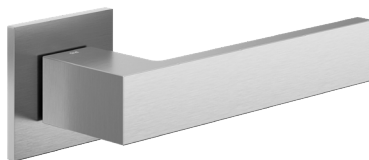

set maniglia su rosetta door handle set on rose		IF41	IF41P	IF41Y	IF41T	Qty.	
    4 | 50	 43 - 78 spessore porta door thickness	senza bocchetta without escutcheon	con bocchetta patent with patent escutcheon	con bocchetta yale with yale escutcheon	con nottolino with turn & release RDN76+A ∅ 6		
finiture / finishes	Lucido Polished	OLV	154,25	171,35	171,35	205,80	1 12
	Sabbiato opaco Matt sandblasted	SO	154,25	171,35	171,35	205,80	
	Bronzato Antique bronze	AB	154,25	171,35	171,35	205,80	
	Cromo lucido Polished chrome	OC new	154,25	171,35	171,35	205,80	
	Cromo satinato Satin chrome	OCS	154,25	171,35	171,35	205,80	
	Nero Black	ONO	154,25	171,35	171,35	205,80	
	Grafite satinato Satin graphite	PGS new forte®	194,50	215,40	215,40	261,00	
	Bronzo lucido Bright bronze	PVD-BB new forte®	194,50	215,40	215,40	261,00	
	Bronzo satinato Satin bronze	PVD-SB new forte®	194,50	215,40	215,40	261,00	
set maniglia su rosetta door handle set on rose		IF40	IF40P	IF40Y	IF40T	Qty.	
    4 | 50	 43 - 78 spessore porta door thickness	senza bocchetta without escutcheon	con bocchetta patent with patent escutcheon	con bocchetta yale with yale escutcheon	con nottolino with turn & release RDN75+A ∅ 6		
finiture / finishes	Lucido Polished	OLV	140,25	150,10	150,10	184,55	1 12
	Sabbiato opaco Matt sandblasted	SO	140,25	150,10	150,10	184,55	
	Bronzato Antique bronze	AB	140,25	150,10	150,10	184,55	
	Cromo lucido Polished chrome	OC new	140,25	150,10	150,10	184,55	
	Cromo satinato Satin chrome	OCS	140,25	150,10	150,10	184,55	
	Nero Black	ONO	140,25	150,10	150,10	184,55	
	Grafite satinato Satin graphite	PGS ne forte®	180,00	194,30	194,30	239,50	
	Bronzo lucido Bright bronze	PVD-BB new forte®	180,00	194,30	194,30	239,50	
	Bronzo satinato Satin bronze	PVD-SB new forte®	180,00	194,30	194,30	239,50	
maniglia per finestra window handle		IF25	IF25TS	ED26C	ED26M	Qty.	
  12 | 31 | 75 | 9 | 31 | 64 | 64 | 12 | 35 | 160	 R dk DND 4 scatti / turns ∅ 7x40	 dk dk VIS TS 4 scatti / turns ∅ 7x40	cremonese con meccanismo window handle with mechanism	martellina con meccanismo window handle with mechanism			
finiture / finishes	Lucido Polished	OLV	91,25	102,65	113,60	113,60	2 20
	Sabbiato opaco Matt sandblasted	SO	91,25	102,65	113,60	113,60	
	Bronzato Antique bronze	AB	91,25	102,65	113,60	113,60	
	Cromo lucido Polished chrome	OC new	91,25	102,65	113,60	113,60	
	Cromo satinato Satin chrome	OCS	91,25	102,65	113,60	113,60	
	Nero Black	ONO	91,25	102,65	117,90	117,90	
	Grafite satinato Satin graphite	PGS new forte®	118,50	132,00	145,00	145,00	
	Bronzo lucido Bright bronze	PVD-BB new forte®	118,50	132,00	145,00	145,00	
	Bronzo satinato Satin bronze	PVD-SB new forte®	118,50	132,00	145,00	145,00