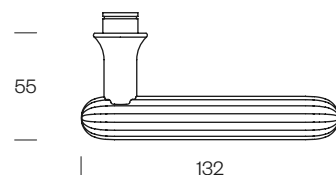

set maniglia su rosetta door handle set on rose		ZP12	ZP12P	ZP12Y	ZP12T	Qty.
sistema system 7 50	38 - 68 spessore porta door thickness	senza bocchetta without escutcheon	con bocchetta patent with patent escutcheon	con bocchetta yale with yale escutcheon	con nottolino with turn & release 2403+A $\varnothing$ 6	
finiture / finishes	Cromo lucido Polished chrome	OC new	223,00	230,50	230,50	246,30
	Cromo satinato Satin chrome	OCS new	223,00	230,50	230,50	246,30
	Verde Green	OVE	229,05	237,95	237,95	256,00
	Nero Black	ONO	229,05	237,95	237,95	256,00
	Oro antico lucido Antique bright gold	PVD-BG forte*	264,90	278,30	278,30	309,70
	Oro antico satinato Antique satin gold	PVD-SG forte*	264,90	278,30	278,30	309,70
	Rame satinato Satin copper	PVD-SCB forte*	264,90	278,30	278,30	309,70
	Nickel lucido Bright nickel	PVN new forte*	264,90	278,30	278,30	309,70
Grafite satinato Satin graphite	PGS forte*	264,90	278,30	278,30	309,70	1 12
set maniglia su rosetta door handle set on rose		ZP80	ZP80P	ZP80Y	ZP80T	Qty.
sistema system 2 30	48 - 78 spessore porta door thickness	senza bocchetta without escutcheon	con bocchetta patent with patent escutcheon	con bocchetta yale with yale escutcheon	con nottolino with turn & release 2413+A $\varnothing$ 6	
finiture / finishes	Cromo lucido Polished chrome	OC new	250,50	259,00	259,00	284,50
	Cromo satinato Satin chrome	OCS new	250,50	259,00	259,00	284,50
	Verde Green	OVE	256,60	266,45	266,45	294,35
	Nero Black	ONO	256,60	266,45	266,45	294,35
	Oro antico lucido Antique bright gold	PVD-BG forte*	296,70	311,75	311,75	356,15
	Oro antico satinato Antique satin gold	PVD-SG forte*	296,70	311,75	311,75	356,15
	Rame satinato Satin copper	PVD-SCB forte*	296,70	311,75	311,75	356,15
	Nickel lucido Bright nickel	PVN new forte*	296,70	311,75	311,75	356,15
Grafite satinato Satin graphite	PGS forte*	296,70	311,75	311,75	356,15	1 12
maniglia per finestra window handle		ZP22V	ZP22TS	ZP22U		Qty.
sistema system 9 31 64 75 64 9 31 10 34	dk VIS 4 scatti / turns $\varnothing$ 7x40					
finiture / finishes	Cromo lucido Polished chrome	OC new	128,40	147,00	128,40	
	Cromo satinato Satin chrome	OCS new	128,40	147,00	128,40	
	Verde Green	OVE	131,85	150,70	131,85	
	Nero Black	ONO	131,85	150,70	131,85	
	Oro antico lucido Antique bright gold	PVD-BG forte*	152,95	173,10	152,95	
	Oro antico satinato Antique satin gold	PVD-SG forte*	152,95	173,10	152,95	
	Rame satinato Satin copper	PVD-SCB forte*	152,95	173,10	152,95	
	Nickel lucido Bright nickel	PVN new forte*	152,95	173,10	152,95	
Grafite satinato Satin graphite	PGS forte*	152,95	173,10	152,95	2 20