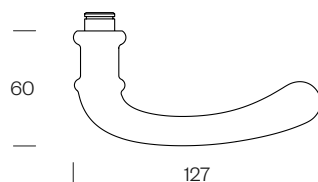

set maniglia su rosetta door handle set on rose		251/12	251/12P	251/12Y	251/12T	Qty.		
    23 - 65 spessore porta door thickness	senza bocchetta without escutcheon		con bocchetta patent with patent escutcheon		con bocchetta yale with yale escutcheon		con nottolino with turn & release 2402+A ☒ 6	
Lucido Polished	OLV	57,20	66,40	66,40	84,70	1 20		
	Bronzato Antique bronze	AB	57,20	66,40	84,70			
finiture / finishes								
set maniglia su placca door handle set on plate		250/NX	250/NXP	250/NXY	250/NXT	Qty.		
  17 - 59 spessore porta door thickness	senza foro without hole		con foro patent with patent hole	con foro yale with yale hole	con nottolino with turn & release 2279 ☒ 6			
Lucido Polished	OLV	84,65	84,65	84,65	107,80	1 20		
	Bronzato Antique bronze	AB	84,65	84,65	107,80			
finiture / finishes								
maniglia per finestra window handle		254V	254TS	252C	253M	Qty.		
  dk VIS 4 scatti / turns ☒ 7x40			cremonese con meccanismo window handle with mechanism		martellina con meccanismo window handle with mechanism			
Lucido Polished	OLV	41,10	60,65	50,10	50,10	2 30		
	Bronzato Antique bronze	AB	41,10	60,65	50,10			
finiture / finishes								

DK VIS 8 scatti su richiesta e fornito separatamente - On demand DK VIS 8 turns. Supplied separately