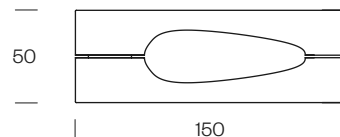

intake-z

Design: Andrea Morgante
Zama - Zamak

set maniglia su rosetta door handle set on rose		IN14-Z	IN14-ZP	IN14-ZY	IN14-ZT	Qty.	
	44 - 56 spessore porta door thickness	senza bocchetta without escutcheon	con bocchetta patent with patent escutcheon	con bocchetta yale with yale escutcheon	con nottolino with turn & release RDN17+A ∅ 6		
finiture / finishes	Bianco White	ZBN	264,45	282,65	282,65	299,25	
	Nero Black	ZNE	264,45	282,65	282,65	299,25	
	Cromo satinato Satin chrome	ZCS	277,20	296,15	296,15	313,50	
							1/8

Maniglione a pagina 176 - Pull handle on page 176