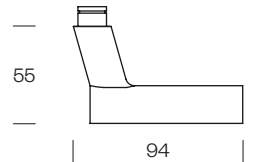

project zancata 02

Design: Dnd technical division
Ottone - Brass

set maniglia su rosetta door handle set on rose		PO14	PO14P	PO14Y	PO14T	Qty.		
      spessore porta door thickness	senza bocchetta without escutcheon	con bocchetta patent with patent escutcheon	con bocchetta yale with yale escutcheon	con nottolino with turn & release RDN26+A ∅ 6				
	Cromo lucido Polished chrome	OC	132,40	142,15			142,15	161,80
	Cromo satinato Satin chrome	OCS	132,40	142,15			142,15	161,80
	Nickel satinato Satin nickel	ONS	137,25	148,70			148,70	172,15
	Oro lucido Bright gold	PVD forte*	167,20	187,10			187,10	217,60
finiture / finishes						1 12		

A richiesta sistema con rosetta 52x10 mm - On request system with 52x10 mm rose