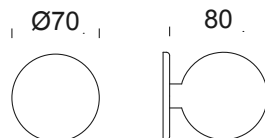

sfera

Design: Dnd technical division
Ottone - Brass

pomolo door knob		1570/70	1570/1		
		1/36	1/36		
		singolo fisso con vite fixed door knob with screw 	singolo fisso non passante fixed door knob concealed fixing 		
finiture / finishes	Lucido Polished	OLV	46,30	46,30	
	Cromo lucido Polished chrome	OC	46,30	46,30	
	Cromo satinato Satin chrome	OCS	46,30	46,30