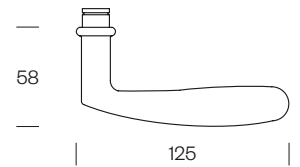

tipo-z

Design: Pietro Silva
Zama - Zamak

set maniglia su rosetta door handle set on rose		172/12-Z	172/12-ZP	172/12-ZY	172/12-ZT	Qty.
    22 - 53 spessore porta door thickness	senza bocchetta without escutcheon	 con bocchetta patent with patent escutcheon	 con bocchetta yale with yale escutcheon	 con nottolino with turn & release 2402+A ∅ 6		
Cromo satinato Satin chrome	ZCS	48,55	56,65	56,65	74,50	1 20
Cromo lucido Polished chrome	ZC	58,45	66,45	66,45	86,80	
Nickel satinato Satin nickel	ZNS	58,45	66,45	66,45	86,80	
finiture / finishes						
maniglia per finestra window handle		177-ZV	177-ZTS			Qty.
    dk VIS 4 scatti / turns ∅ 7x40	 dk VIS TS 4 scatti / turns ∅ 7x40					
Cromo satinato Satin chrome	ZCS	36,35	53,65			2 30
Cromo lucido Polished chrome	ZC	39,55	56,75			
Nickel satinato Satin nickel	ZNS	39,55	56,75			
finiture / finishes						

DK VIS 8 scatti su richiesta e fornito separatamente - On demand DK VIS 8 turns. Supplied separately