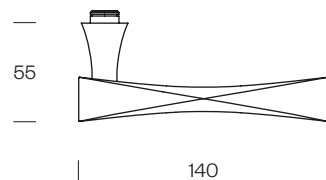

twist 02

Design: Karim Rashid
Ottone - Brass

set maniglia su rosetta door handle set on rose		TW13	TW13P	TW13Y	TW13T	Qty.
 	 40 - 68 spessore porta door thickness	senza bocchetta without escutcheon	con bocchetta patent with patent escutcheon	con bocchetta yale with yale escutcheon	con nottolino with turn & release RDN14+A ∅ 6	
Cromo lucido Polished chrome	OC	142,15	151,40	151,40	173,00	1 12
Cromo satinato Satin chrome	OCS	142,15	151,40	151,40	173,00	
Nickel satinato Satin nickel	ONS	142,15	151,40	151,40	173,00	
maniglia per finestra window handle		TW25	TW25TS			Qty.
	  dk DND 4 scatti / turns ∅ 7x40	 dk VIS TS 4 scatti / turns ∅ 7x40				
Cromo lucido Polished chrome	OC	104,50	123,85			2 20
Cromo satinato Satin chrome	OCS	104,50	123,85			
Nickel satinato Satin nickel	ONS	104,50	123,85			

A richiesta sistema con rosetta 52x10 mm - On request system with 52x10 mm rose