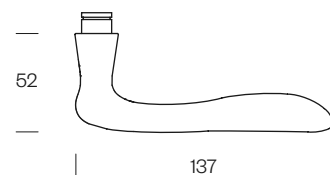

set maniglia su rosetta door handle set on rose		603/12	603/12P	603/12Y	603/12T	Qty.	
 sistema system 	 43 - 68 spessore porta door thickness	senza bocchetta without escutcheon 	con bocchetta patent with patent escutcheon 	con bocchetta yale with yale escutcheon 	con nottolino with turn & release 2402+A ∇ 6 		
finiture / finishes	Lucido Polished	OLV	50,55	58,65	58,65	74,85	1/20
	Bronzo satinato lucido Bright satin bronze	OGC	50,55	58,65	58,65	74,85	
	Satinato Satin	OS	50,55	58,65	58,65	74,85	
	Cromo lucido Polished chrome	OC	57,10	65,20	65,20	82,95	
	Cromo satinato Satin chrome	OCS	57,10	65,20	65,20	82,95	
set maniglia su placca door handle set on plate		600	600P	600Y	600T	Qty.	
	 37 - 62 spessore porta door thickness	senza foro without hole 	con foro patent with patent hole 	con foro yale with yale hole 	con nottolino with turn & release 2279 ∇ 6 		
finiture / finishes	Lucido Polished	OLV	74,85	74,85	74,85	95,90	1/20
	Bronzo satinato lucido Bright satin bronze	OGC	74,85	74,85	74,85	95,90	
	Satinato Satin	OS	74,85	74,85	74,85	95,90	
	Cromo lucido Polished chrome	OC	82,95	82,95	82,95	104,00	
	Cromo satinato Satin chrome	OCS	82,95	82,95	82,95	104,00	
maniglia per finestra window handle		605V	605TS	707C	708M	Qty.	
	 43 - 68 spessore porta door thickness	 dk VIS 4 scatti / turns ∇ 7x40 	 dk VIS TS 4 scatti / turns ∇ 7x40 	cremonese con meccanismo window handle with mechanism 	martellina con meccanismo window handle with mechanism 		
finiture / finishes	Lucido Polished	OLV	34,30	54,55	43,95	43,95	2/30
	Bronzo satinato lucido Bright satin bronze	OGC	34,30	54,55	43,95	43,95	
	Satinato Satin	OS	34,30	54,55	43,95	43,95	
	Cromo lucido Polished chrome	OC	39,10	59,25	47,80	47,80	
	Cromo satinato Satin chrome	OCS	39,10	59,25	47,80	47,80	

A richiesta sistema con rosetta 30x60 mm - On demand system with 30x60 mm rose
DK VIS 8 scatti su richiesta e fornito separatamente - On demand DK VIS 8 turns. Supplied separately