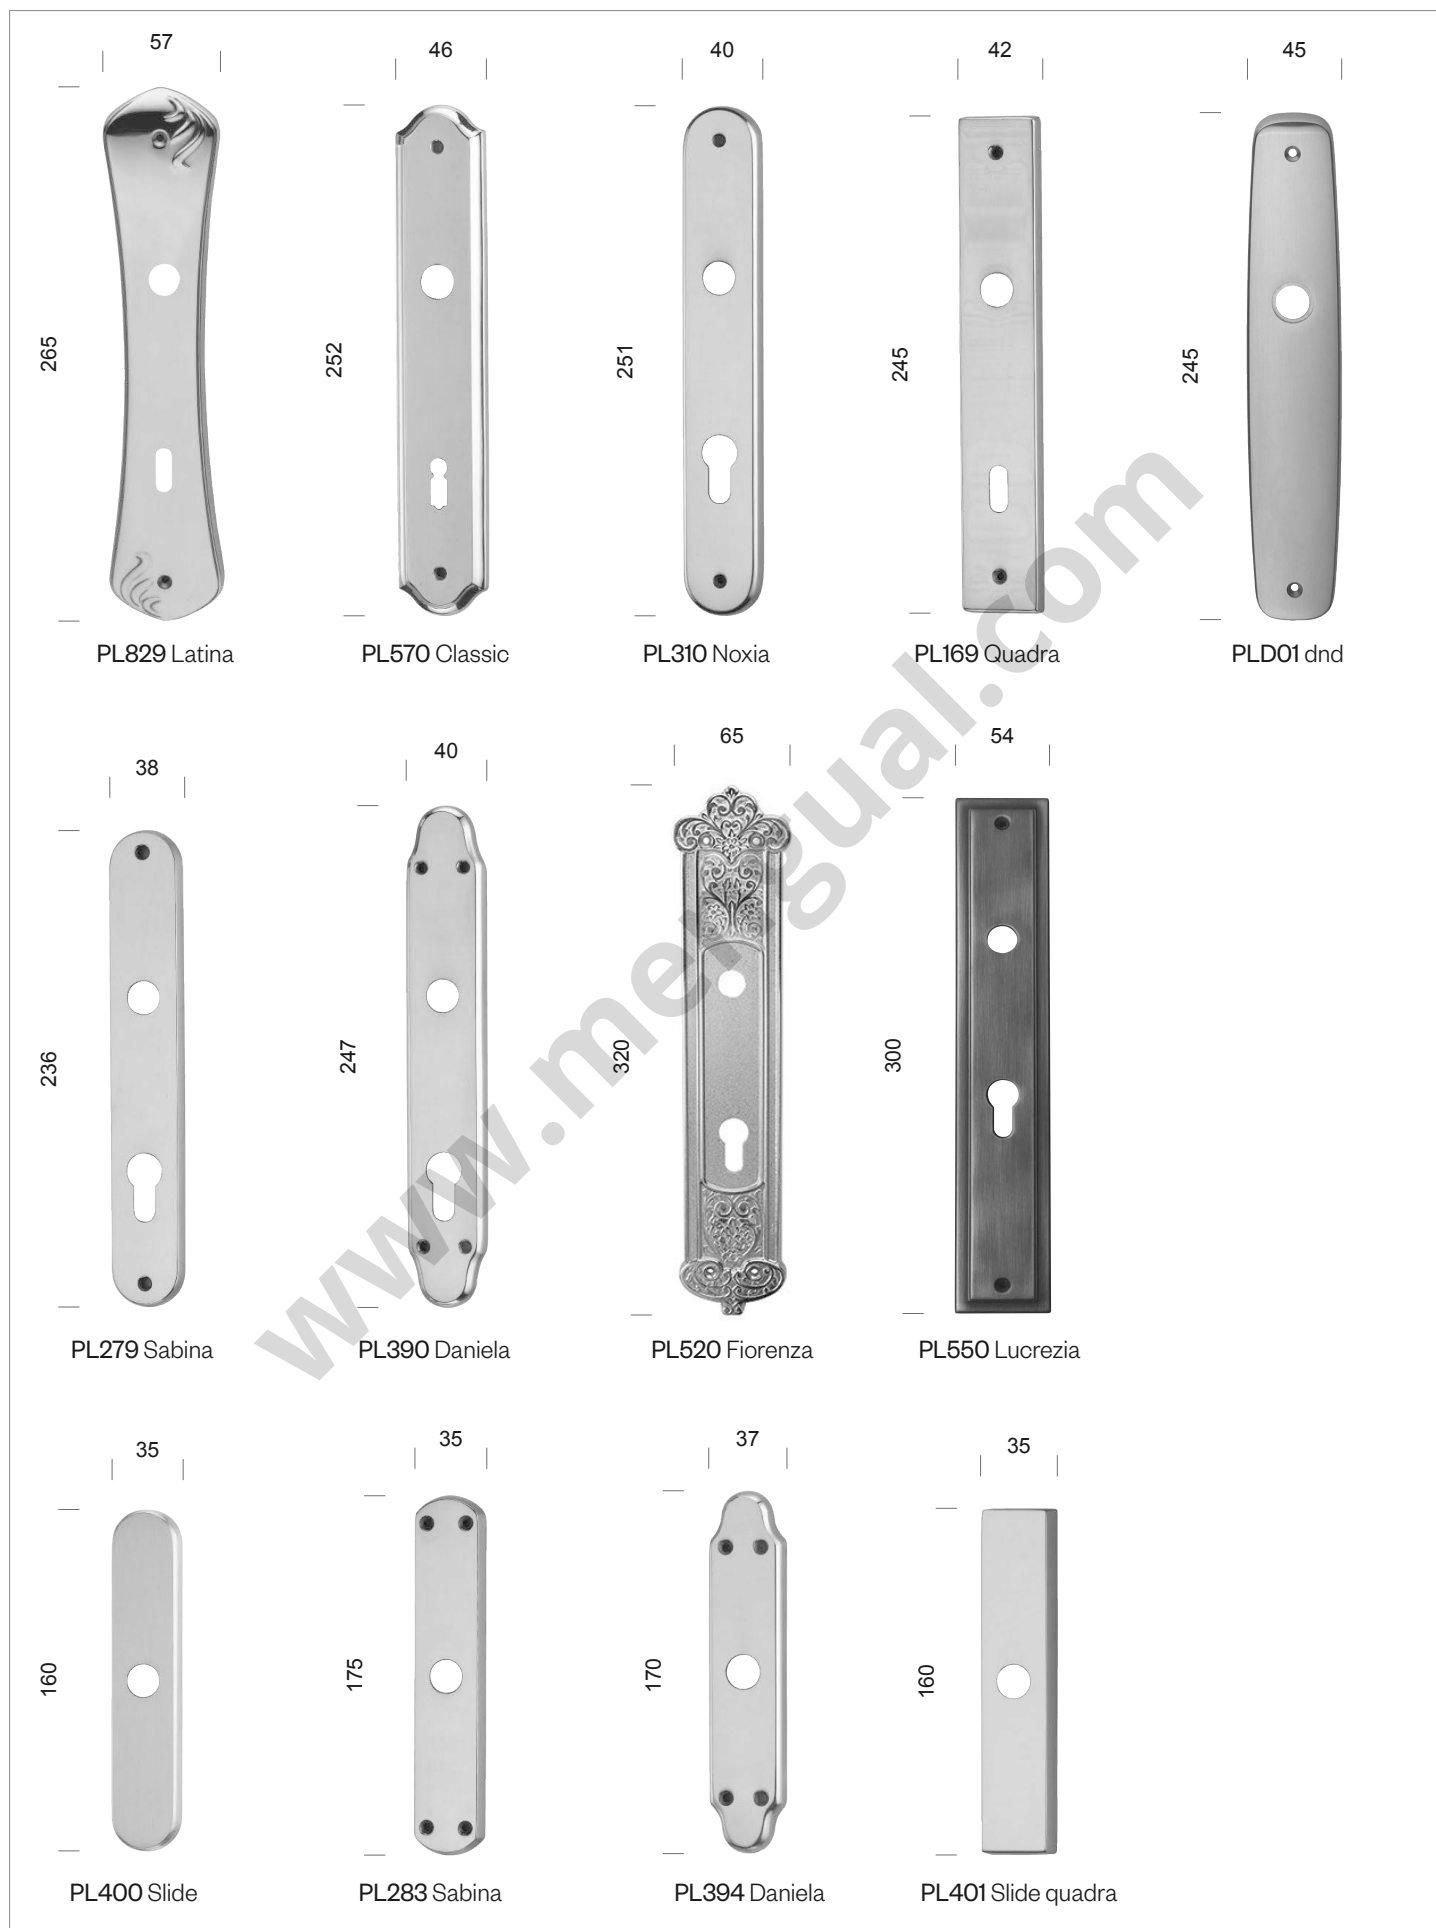

placche / plates

Design: Dnd technical division
Ottone - Brass