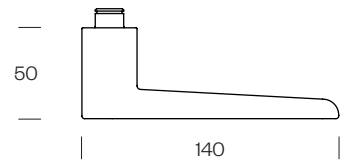

Design: Park Associati
Ottone - Brass

set maniglia su rosetta door handle set on rose		LV40	LV40P	LV40Y	LV40T	Qty.	
	22 - 68 spessore porta door thickness	senza bocchetta without escutcheon	con bocchetta patent with patent escutcheon	con bocchetta yale with yale escutcheon	con nottolino with turn & release 2406+A ∅ 6		
finiture / finishes	Cromo satinato Satin chrome	OCS	141,30	151,45	151,45	172,40	1 12
	Nero Black	ONO	150,40	161,00	161,00	182,35	
	Oro antico satinato Antique satin gold	PVD-SG forte®	183,35	199,20	199,20	230,40	
	Nickel lucido Bright nickel	PVN new forte®	183,35	199,20	199,20	230,40	
	Grafite satinato Satin graphite	PGS forte®	183,35	199,20	199,20	230,40	
	Oro champagne satinato Champagne satin gold	PVD-SH new forte®	183,35	199,20	199,20	230,40	
	Bronzo lucido Bright bronze	PVD-BB new forte®	183,35	199,20	199,20	230,40	
Bronzo satinato Satin bronze	PVD-SB new forte®	183,35	199,20	199,20	230,40		
set maniglia su rosetta door handle set on rose		LV80	LV80P	LV80Y	LV80T	Qty.	
	28 - 74 spessore porta door thickness	senza bocchetta without escutcheon	con bocchetta patent with patent escutcheon	con bocchetta yale with yale escutcheon	con nottolino with turn & release 2413+A ∅ 6		
finiture / finishes	Cromo satinato Satin chrome	OCS	141,30	151,45	151,45	172,40	1 12
	Nero Black	ONO	150,40	161,00	161,00	182,35	
	Oro antico satinato Antique satin gold	PVD-SG forte®	183,35	199,20	199,20	230,40	
	Nickel lucido Bright nickel	PVN new forte®	183,35	199,20	199,20	230,40	
	Grafite satinato Satin graphite	PGS forte®	183,35	199,20	199,20	230,40	
	Oro champagne satinato Champagne satin gold	PVD-SH new forte®	183,35	199,20	199,20	230,40	
	Bronzo lucido Bright bronze	PVD-BB new forte®	183,35	199,20	199,20	230,40	
Bronzo satinato Satin bronze	PVD-SB new forte®	183,35	199,20	199,20	230,40		
maniglia per finestra window handle		LV22U				Qty.	
	  dk Unico 8 scatti / turns ∅ 7x40						
finiture / finishes	Cromo satinato Satin chrome	OCS	91,40			2 20	
	Nero Black	ONO	96,35				
	Oro antico satinato Antique satin gold	PVD-SG forte®	120,70				
	Nickel lucido Bright nickel	PVN new forte®	120,70				
	Grafite satinato Satin graphite	PGS forte®	120,70				
	Oro champagne satinato Champagne satin gold	PVD-SH new forte®	120,70				
	Bronzo lucido Bright bronze	PVD-BB new forte®	120,70				
Bronzo satinato Satin bronze	PVD-SB new forte®	120,70