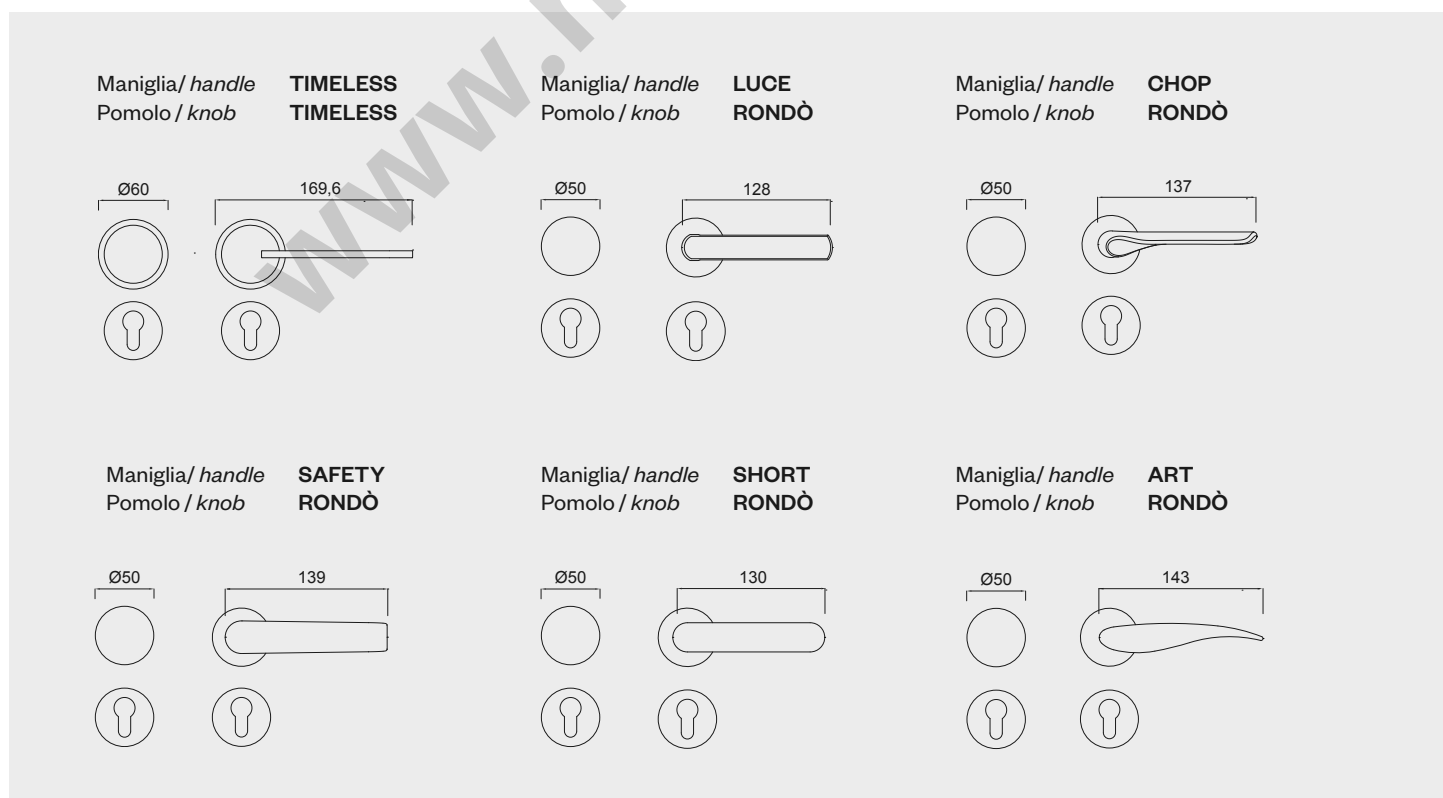

Combinazioni disponibili a richiesta sui nostri articoli

The above combinations are available for our products on request

Prezzi disponibili su richiesta

Price list available on demand

	ESEMPI DI ORDINE ORDER EXAMPLES	
<p>Technical drawings showing the dimensions of the knob and handle. The knob has a width of 50 and a height of 50. The handle has a length of 125. Below the drawings are two keyhole symbols.</p>	<p>maniglia con pomolo fisso e bocchette foro yale less is fine door handle with fixed knob and euro profile less is fine</p>	<p>specificare destra/sinistra <i>left/right must to be specified</i></p> <p>specificare spessore porta <i>door tickness must to be specified</i></p>

Principali soluzioni / Main solutions

52 VIS FINE

Principali soluzioni / Main solutions

52 VIS FINE

www.mengual.com

dnd

maniglioni

pull handles