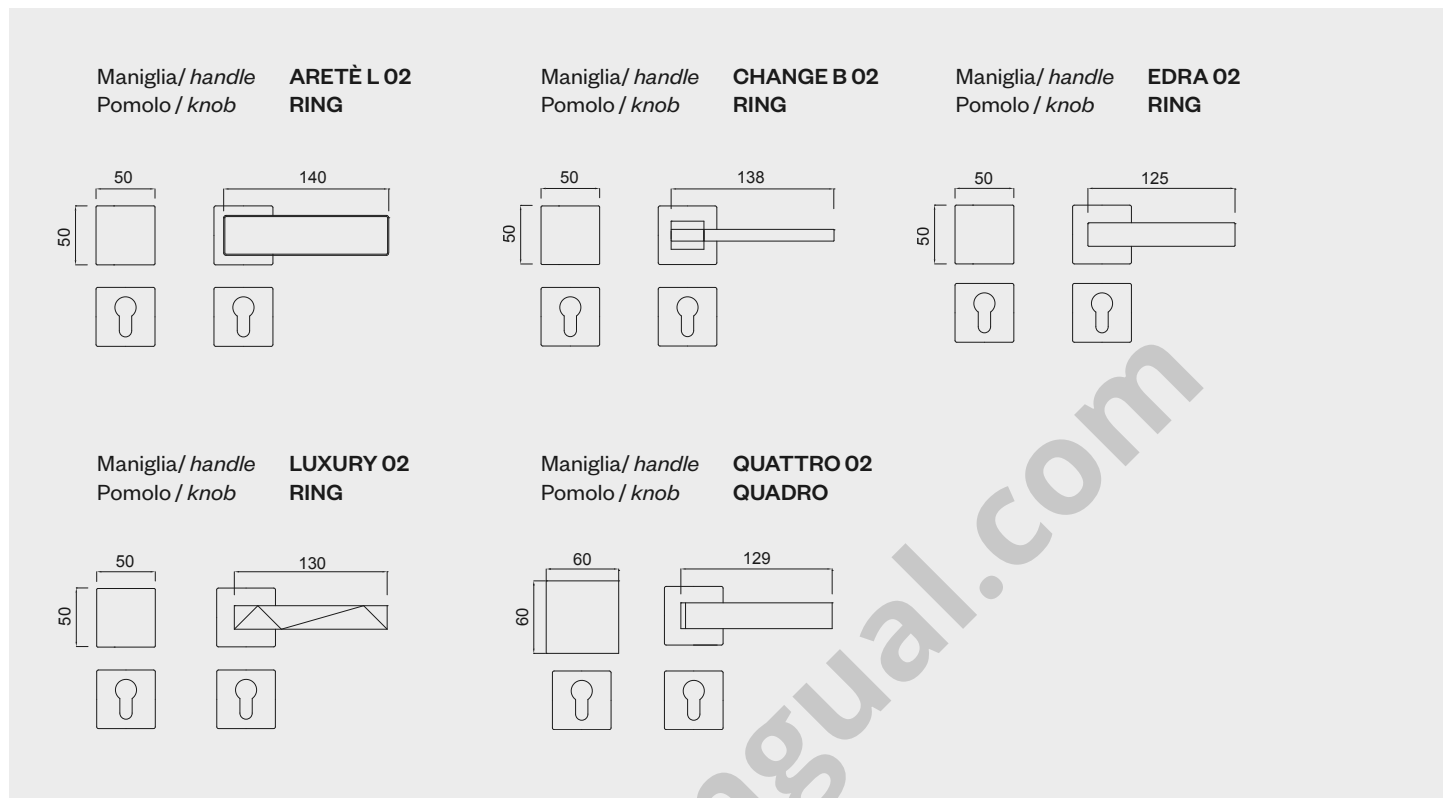

Principali soluzioni / Main solutions

52 VIS FINE