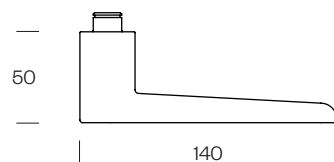

leva mirror NEW

Design: Park Associati
Ottone - Brass

set maniglia su rosetta door handle set on rose		LM40	LM40P	LM40Y	LM40T	Qty.
  4 50	 22 - 68 spessore porta door thickness	senza bocchetta without escutcheon	con bocchetta patent with patent escutcheon	con bocchetta yale with yale escutcheon	con nottolino with turn & release 2406+A ∅ 6	
finiture / finishes	Cromo - Cromo satinato Chrome - Satin chrome	CCS	150,40	161,00	161,00	182,35
	Oro antico satinato - Lucido Antique satin gold - Bright	PVD-SBM forte*	192,55	209,15	209,15	241,85
	Grafite satinato - Lucido Satin graphite - Bright	PGM forte*	192,55	209,15	209,15	241,85
	Bronzo satinato - Lucido Satin bronze - Bright	PVD-BBM forte* new	192,55	209,15	209,15	241,85
						1 12
set maniglia su rosetta door handle set on rose		LM80	LM80P	LM80Y	LM80T	Qty.
  2 30	 28 - 74 spessore porta door thickness	senza bocchetta without escutcheon	con bocchetta patent with patent escutcheon	con bocchetta yale with yale escutcheon	con nottolino with turn & release 2413+A ∅ 6	
finiture / finishes	Cromo - Cromo satinato Chrome - Satin chrome	CCS	150,40	161,00	161,00	182,35
	Oro antico satinato - Lucido Antique satin gold - Bright	PVD-SBM forte*	192,55	209,15	209,15	241,85
	Grafite satinato - Lucido Satin graphite - Bright	PGM forte*	192,55	209,15	209,15	241,85
	Bronzo satinato - Lucido Satin bronze - Bright	PVD-BBM forte* new	192,55	209,15	209,15	241,85
						1 12
maniglia per finestra window handle		LM22U				Qty.
  10 34	 dk Unico 8 scatti / turns ∅ 7x40					
finiture / finishes	Cromo - Cromo satinato Chrome - Satin chrome	CCS	96,35			
	Oro antico satinato - Lucido Antique satin gold - Bright	PVD-SBM forte*	126,70			
	Grafite satinato - Lucido Satin graphite - Bright	PGM forte*	126,70			
	Bronzo satinato - Lucido Satin bronze - Bright	PVD-BBM forte* new	126,70			
						2 20