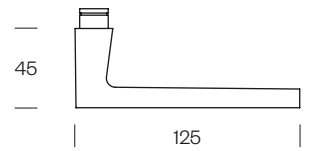

Design: Dnd technical division
Ottone - Brass

set maniglia su rosetta door handle set on rose		PR12	PR12P	PR12Y	PR12T	Qty.	
  7 | 50	 40 - 68 spessore porta door thickness	senza bocchetta without escutcheon	con bocchetta patent with patent escutcheon	con bocchetta yale with yale escutcheon	con nottolino with turn & release RDN25+A ∅ 6		
finiture / finishes	Lucido Polished	OLV	71,85	80,15	80,15	99,70	1 20
	Satinato Satin	OS	71,85	80,15	80,15	99,70	
	Bronzato Antique bronze	AB	71,85	80,15	80,15	99,70	
	Cromo lucido Polished chrome	OC	71,85	80,15	80,15	99,70	
	Cromo satinato Satin chrome	OCS	71,85	80,15	80,15	99,70	
	Nickel satinato Satin nickel	ONS	73,35	82,70	82,70	104,50	
	Nero Black	ONO	75,50	84,00	84,00	106,00	
set maniglia su rosetta door handle set on rose		PR40	PR40P	PR40Y	PR40T	Qty.	
  4 | 50	 44 - 72 spessore porta door thickness	senza bocchetta without escutcheon	con bocchetta patent with patent escutcheon	con bocchetta yale with yale escutcheon	con nottolino with turn & release RDN20+A ∅ 6		
finiture / finishes	Lucido Polished	OLV	84,70	95,00	95,00	114,00	1 20
	Satinato Satin	OS	84,70	95,00	95,00	114,00	
	Bronzato Antique bronze	AB	84,70	95,00	95,00	114,00	
	Cromo lucido Polished chrome	OC	84,70	95,00	95,00	114,00	
	Cromo satinato Satin chrome	OCS	84,70	95,00	95,00	114,00	
	Nickel satinato Satin nickel	ONS	86,25	97,75	97,75	118,65	
	Nero Black	ONO	88,80	99,85	99,85	122,45	
maniglia per finestra window handle		PR22V	PR22TS			Qty.	
  64 9 | 31	 64 9 | 31	 VIS dk VIS 4 scatti / turns ∅ 7x40	 TS dk VIS TS 4 scatti / turns ∅ 7x40				
finiture / finishes	Lucido Polished	OLV	60,35	77,20			2 20
	Satinato Satin	OS	60,35	77,20			
	Bronzato Antique bronze	AB	60,35	77,20			
	Cromo lucido Polished chrome	OC	60,35	77,20			
	Cromo satinato Satin chrome	OCS	60,35	77,20			
	Nickel satinato Satin nickel	ONS	61,70	77,90			
	Nero Black	ONO	62,85	79,00			
DK VIS 8 scatti su richiesta e fornito separatamente - DK VIS 8 turns on demand and supplied separately							

A richiesta sistema con rosetta 52x10 mm e sistema con rosetta 30x60 mm - On request system with 52x10 mm rose and system with 30x60 mm rose