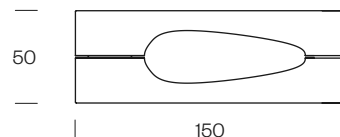

intake

Design: Andrea Morgante
Ottone - Brass

set maniglia su rosetta door handle set on rose		IN14	IN14P	IN14Y	IN14T	Qty.
	44 - 56 spessore porta door thickness	senza bocchetta without escutcheon	con bocchetta patent with patent escutcheon	con bocchetta yale with yale escutcheon	con nottolino with turn & release RDN17+A ∅ 6	
finiture / finishes	Cromo lucido Polished chrome	OC	501,50	520,00	520,00	560,20
	Bianco White	OBN	501,50	520,00	520,00	560,20
	Nero Black	ONO	501,50	520,00	520,00	560,20
						1/8