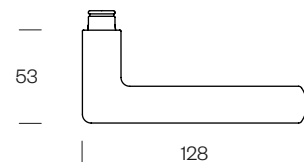

luce p

Design: Dnd technical division
Zama - Zamak

set maniglia su rosetta door handle set on rose		LP80	LP80P	LP80Y	LP80T	Qty.	
 sistema system	 2 30	 40 - 68 spessore porta door thickness	senza bocchetta without escutcheon	con bocchetta patent with patent escutcheon	con bocchetta yale with yale escutcheon	con nottolino with turn & release 2413+A ∅ 6	
finiture / finishes	Cromo satinato Satin chrome	ZCS	57,05	66,85	66,85	78,20	1 20
	Antracite Anthracite	ZAN	64,10	74,00	74,00	86,75	
	Bianco White	ZBN	64,10	74,00	74,00	86,75	
	Nero Black	ZNE	64,10	74,00	74,00	86,75	
	Ottonato satinato Satin brass color	ZOS	67,80	78,20	78,20	91,60	
	Bronzo satinato opaco Matt satin bronze	ZGH	67,80	78,20	78,20	91,60	
	Cromo lucido Polished chrome	ZC	67,80	78,20	78,20	91,60	
	Nickel satinato Satin nickel	ZNS	67,80	78,20	78,20	91,60	
maniglia per finestra window handle		LP22U				Qty.	
	 10 34	 dk Unico 8 scatti / turns ∅ 7x40					
finiture / finishes	Cromo satinato Satin chrome	ZCS	32,85				2 30
	Antracite Anthracite	ZAN	37,15				
	Bianco White	ZBN	37,15				
	Nero Black	ZNE	37,15				
	Ottonato satinato Satin brass color	ZOS	38,90				
	Bronzo satinato opaco Matt satin bronze	ZGH	38,90				
	Cromo lucido Polished chrome	ZC	38,90				
Nickel satinato Satin nickel	ZNS	38,90