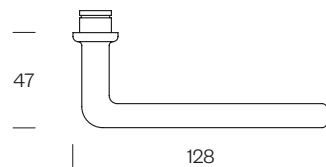

set maniglia su rosetta door handle set on rose		663/12	663/12P	663/12Y	663/12T	Qty.
 	 spessore porta door thickness	senza bocchetta without escutcheon	con bocchetta patent with patent escutcheon	con bocchetta yale with yale escutcheon	con nottolino with turn & release 2403+A 6	
finiture / finishes	Cromo lucido Polished chrome	OC	56,65	64,65	64,65	82,60
	Cromo satinato Satin chrome	OCS	56,65	64,65	64,65	82,60
	Nickel satinato Satin nickel	ONS	59,75	69,45	69,45	88,95
						1 20
set maniglia su placca door handle set on plate		660	660P	660Y	660T	Qty.
	  spessore porta door thickness	senza foro without hole	con foro patent with patent hole	con foro yale with yale hole	con nottolino with turn & release 2281 6	
finiture / finishes	Cromo lucido Polished chrome	OC	82,60	82,60	82,60	103,65
	Cromo satinato Satin chrome	OCS	82,60	82,60	82,60	103,65
	Nickel satinato Satin nickel	ONS	88,95	88,95	88,95	110,00
						1 20
maniglia per finestra window handle		666V	666TS	664C	665M	Qty.
		  dk VIS 4 scatti / turns 7x40	 dk VIS TS 4 scatti / turns 7x40	cremonese con meccanismo window handle with mechanism	martellina con meccanismo window handle with mechanism	
finiture / finishes	Cromo lucido Polished chrome	OC	40,30	57,55	49,50	49,50
	Cromo satinato Satin chrome	OCS	40,30	57,55	49,50	49,50
	Nickel satinato Satin nickel	ONS	42,70	59,95	51,60	51,60
						2 30